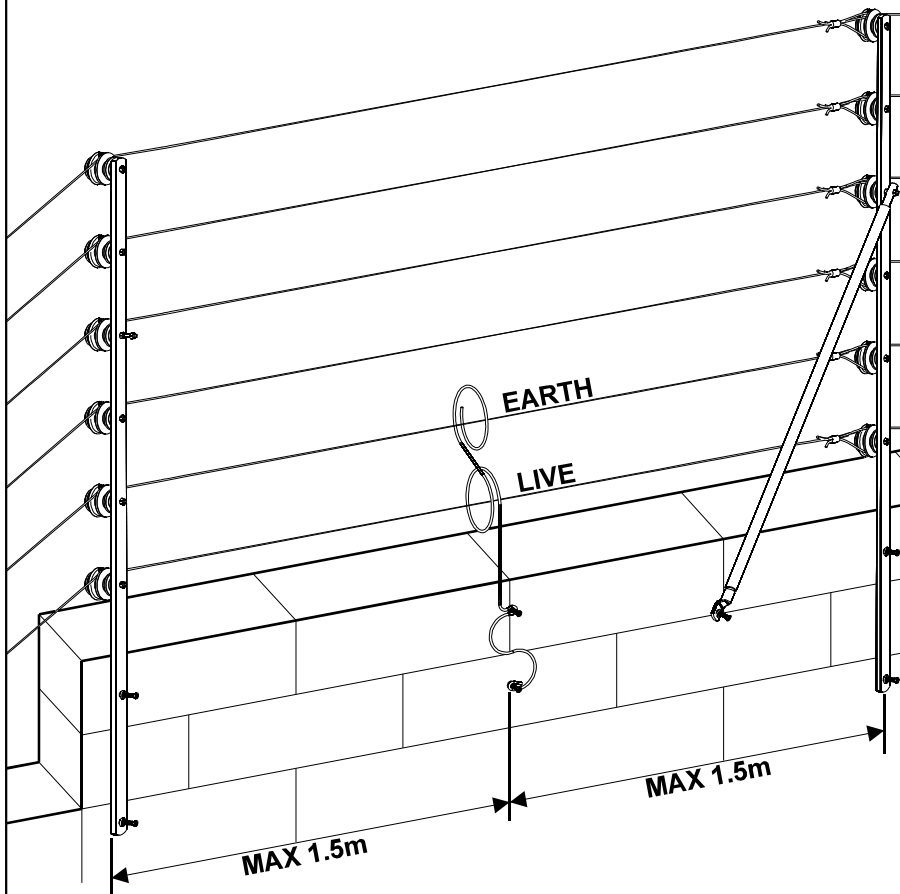

# WALL MOUNT LOOP-STRAIGHT

## DESCRIPTION:

Wall Mount Loop - Straight  
-304 S/Steel

## TYPICAL USES & APPLICATIONS

**TIP** Space brackets max.3meters apart with wall loop in centre. (Spaces bigger than 3meters will result in more movement in wires; ie. false alarms)

## OTHER PRODUCTS USED:

EA - 655: Nail in anchors - 6 X 55mm  
OR  
EA - 880: Nail in anchors - 8 X 80mm