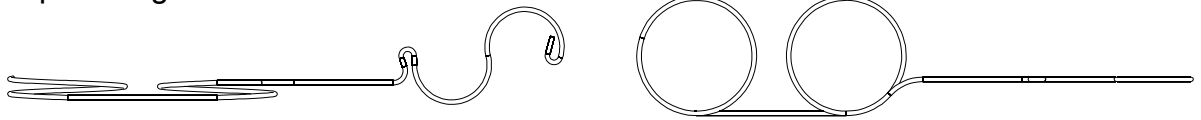

# WALL MOUNT LOOP-STRAIGHT

## DESCRIPTION:

Wall Mount Loop - Straight  
-304 S/Steel