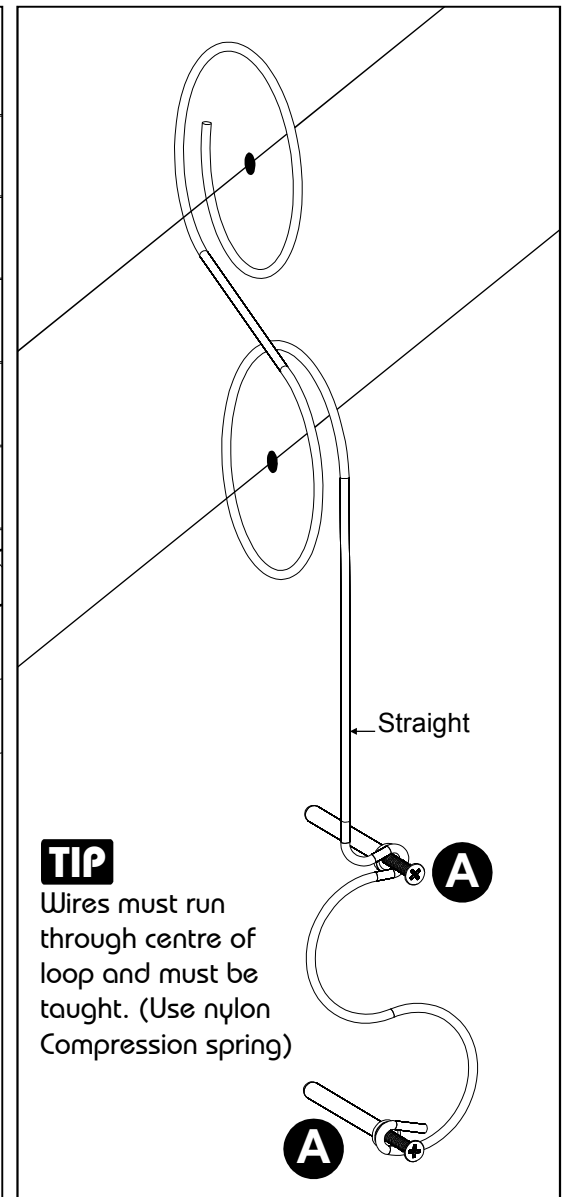

# WALL MOUNT LOOP-STRAIGHT

## DESCRIPTION:

Wall Mount Loop - Straight  
-304 S/Steel

## TYPICAL USES & APPLICATIONS

**TIP** Space brackets max.3meters apart with wall loop in centre. (Spaces bigger than 3meters will result in more movement in wires; ie. false alarms)

## OTHER PRODUCTS USED:

EA - 655: Nail in anchors - 6 X 55mm  
OR  
EA - 880: Nail in anchors - 8 X 80mm